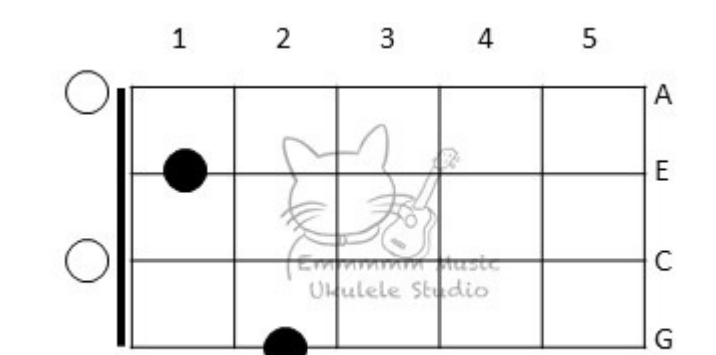

詞：許冠傑/黎彼得 曲：許冠傑

Facebook: EmmmmmMusic

IG SHOP: @emmmm_music_studio

YouTube Learning: Em Music Ukulele

www.emmmm-music.hk

Chorus

Musical notation for the first system of the Chorus, measures 1-5. Chords: C, F, G7, C. Includes treble clef, 4/4 time signature, and guitar tablature.

Musical notation for the second system of the Chorus, measures 6-10. Chords: C, F, G7, C. Includes treble clef and guitar tablature.

Verse

Musical notation for the first system of the Verse, measures 10-14. Chords: C, G7, G7, C. Includes treble clef and guitar tablature.

Musical notation for the second system of the Verse, measures 14-18. Chords: C, F, G7, C. Includes treble clef and guitar tablature.

最新Youtube教學