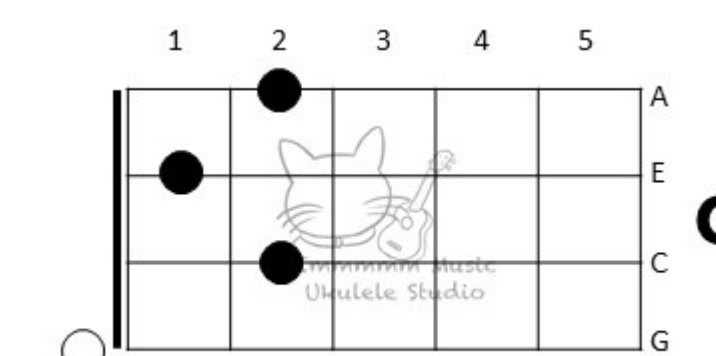

詞：許冠傑/黎彼得 曲：許冠傑

Facebook: EmmmmmMusic

IG SHOP: @emmmm_music_studio

YouTube Learning: Em Music Ukulele

www.emmmm-music.hk

Chorus

Musical notation for the first system of the Chorus, measures 1-5. Chords: C, F, G7, C. Includes treble clef, 4/4 time signature, and guitar tablature.

Musical notation for the second system of the Chorus, measures 6-10. Chords: C, F, G7, C. Includes treble clef and guitar tablature.

Verse

Musical notation for the first system of the Verse, measures 10-14. Chords: C, G7, G7, C. Includes treble clef and guitar tablature.

Musical notation for the second system of the Verse, measures 14-18. Chords: C, F, G7, C. Includes treble clef and guitar tablature.

最新Youtube教學