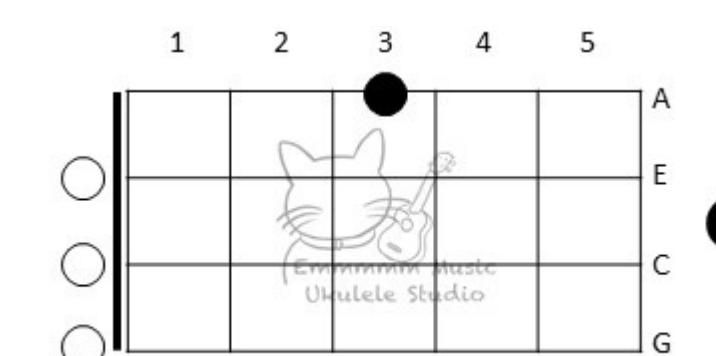

詞：許冠傑/黎彼得 曲：許冠傑

Facebook: EmmmmmMusic

IG SHOP: @emmmm_music_studio

YouTube Learning: Em Music Ukulele

www.emmmm-music.hk

Chorus

Musical notation for the first system of the Chorus, measures 1-5. Chords: C, F, G7, C. Includes treble clef, 4/4 time signature, and guitar tablature.

Musical notation for the second system of the Chorus, measures 6-10. Chords: C, F, G7, C. Includes treble clef and guitar tablature.

Verse

Musical notation for the first system of the Verse, measures 10-14. Chords: C, G7, G7, C. Includes treble clef and guitar tablature.

Musical notation for the second system of the Verse, measures 14-18. Chords: C, F, G7, C. Includes treble clef and guitar tablature.

最新Youtube教學