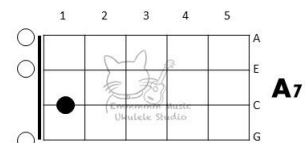

Music Break

2/4 | F# 4/4 | Bm F#m | G - D A | Em D | G - D (F#)