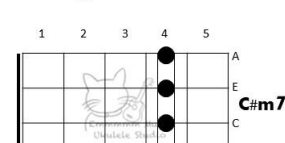

4
4

Key : Eb
Play : D

陳僖儀

蜚蜚

EMMMMMM UKULELE STUDIO

Ukulele Score

Arranged by Emily

歡迎加入『香港夏威夷小結他平台』

作詞：火火 作曲：Kim Baksa

Facebook: EmmmmmMusic IG SHOP: @emmmm_music_studio YouTube Learning: Ukuemily www.emmmm-music.hk

Intro

| Bm Bm7 | C#m7 F#m Bm7 B7 | Em - A Gm | D | Em Gm