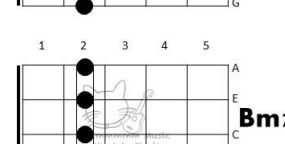

4
4

Key : Eb
Play : D

陳僖儀

蜚蜚

EMMMMMM UKULELE STUDIO

Ukulele Score

Arranged by Emily

歡迎加入『香港夏威夷小結他平台』

作詞：火火 作曲：Kim Baksa

Facebook: EmmmmmMusic IG SHOP: @emmmm_music_studio YouTube Learning: Ukuemily www.emmmm-music.hk

Intro

| Bm Bm7 | C#m7 F#m Bm7 B7 | Em - A Gm | D | Em Gm