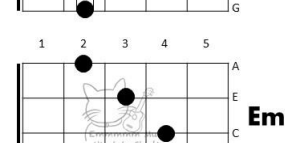

4
4

Key : Eb
Play : D

陳僖儀

蜚蜚

EMMMMMM UKULELE STUDIO

Ukulele Score

Arranged by Emily

歡迎加入『香港夏威夷小結他平台』

作詞：火火 作曲：Kim Baksa

Facebook: EmmmmmMusic IG SHOP: @emmmm_music_studio YouTube Learning: Ukuemily www.emmmm-music.hk

Intro

| Bm Bm7 | C#m7 F#m Bm7 B7 | Em - A Gm | D | Em Gm