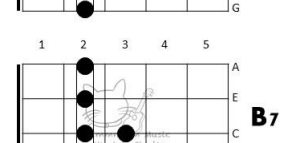

4
4

Key : Eb
Play : D

陳僖儀

蜚蜚

EMMMMMM UKULELE STUDIO

Ukulele Score

Arranged by Emily

歡迎加入『香港夏威夷小結他平台』

作詞：火火 作曲：Kim Baksa

Facebook: EmmmmmMusic IG SHOP: @emmmm_music_studio YouTube Learning: Ukuemily www.emmmm-music.hk

Intro

| Bm Bm7 | C#m7 F#m Bm7 B7 | Em - A Gm | D | Em Gm