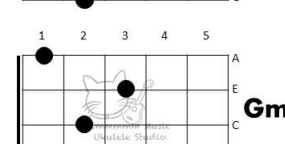

4
4

Key : Eb
Play : D

陳僖儀

蜚蜚

EMMMMMM UKULELE STUDIO

Ukulele Score

Arranged by Emily

歡迎加入『香港夏威夷小結他平台』

作詞：火火 作曲：Kim Baksa

Facebook: EmmmmmMusic IG SHOP: @emmmm_music_studio YouTube Learning: Ukuemily www.emmmm-music.hk

Intro

| Bm Bm7 | C#m7 F#m Bm7 B7 | Em - A Gm | D | Em Gm