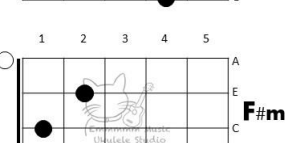

4
4

Key : Eb
Play : D

陳僖儀

蜚蜚

EMMMMMM UKULELE STUDIO

Ukulele Score

Arranged by Emily

歡迎加入『香港夏威夷小結他平台』

作詞：火火 作曲：Kim Baksa

Facebook: EmmmmmMusic IG SHOP: @emmmm_music_studio YouTube Learning: Ukuemily www.emmmm-music.hk

Intro

| Bm Bm7 | C#m7 F#m Bm7 B7 | Em - A Gm | D | Em Gm