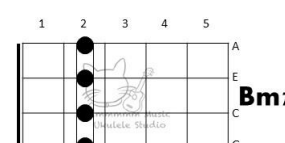

4
4

Key : Eb
Play : D

陳僖儀

蜚蜚

EMMMMMM UKULELE STUDIO

Ukulele Score

Arranged by Emily

歡迎加入『香港夏威夷小結他平台』

作詞：火火 作曲：Kim Baksa

Facebook: EmmmmmMusic IG SHOP: @emmmm_music_studio YouTube Learning: Ukuemily www.emmmm-music.hk

Intro

| Bm Bm7 | C#m7 F#m Bm7 B7 | Em - A Gm | D | Em Gm